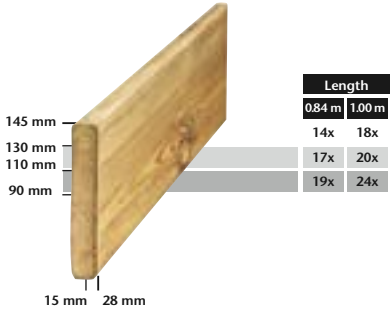

Climb Module™

Shoppinglist

Box →

Post →

Beam →

Board →

Subtotal

+

Length
2.40 m
Quantity
5
Price
X
Subtotal
=
+

Length
2.10 m
Quantity
2
Price
X
Subtotal
=
+

Length
Quantity
Price
X
Subtotal
=
+

Total