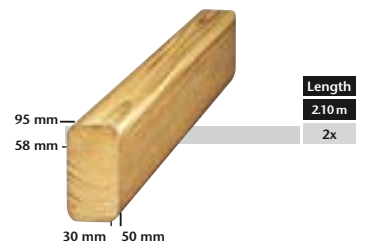

Climb Module™

Shoppinglist

Box →

Post →

Beam →

Board →

Subtotal

+

Length
2.40 m
Quantity
5
Price
X
Subtotal
=
+

Length
2.10 m
Quantity
2
Price
X
Subtotal
=
+

Length
Quantity
Price
X
Subtotal
=
+

Total